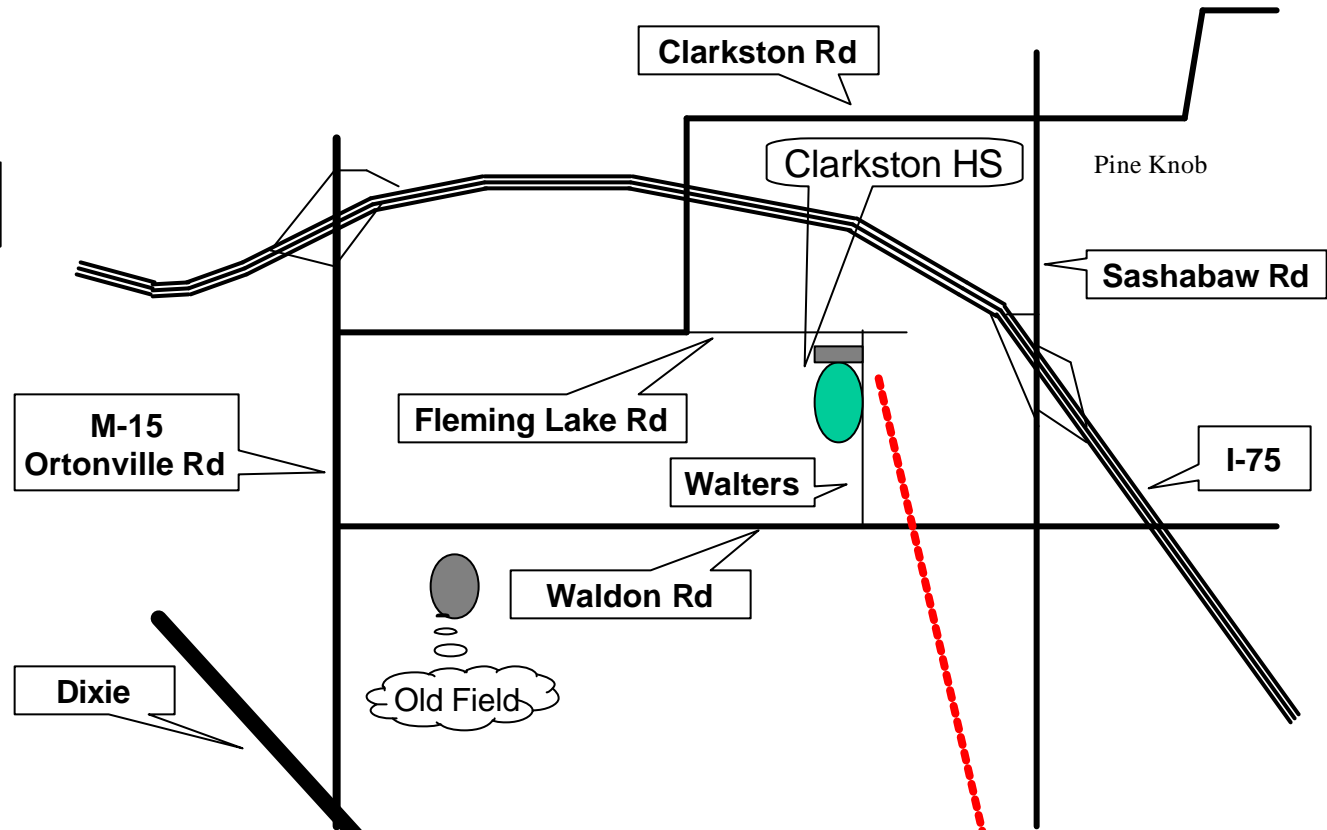

Clarkston High School

- North on I-75
- Exit at Sashabaw Rd
- Turn Left (south)
- Turn Right onto Waldon Rd (west)
- Turn Right onto Watters Rd
- See Map for Alternative Routes